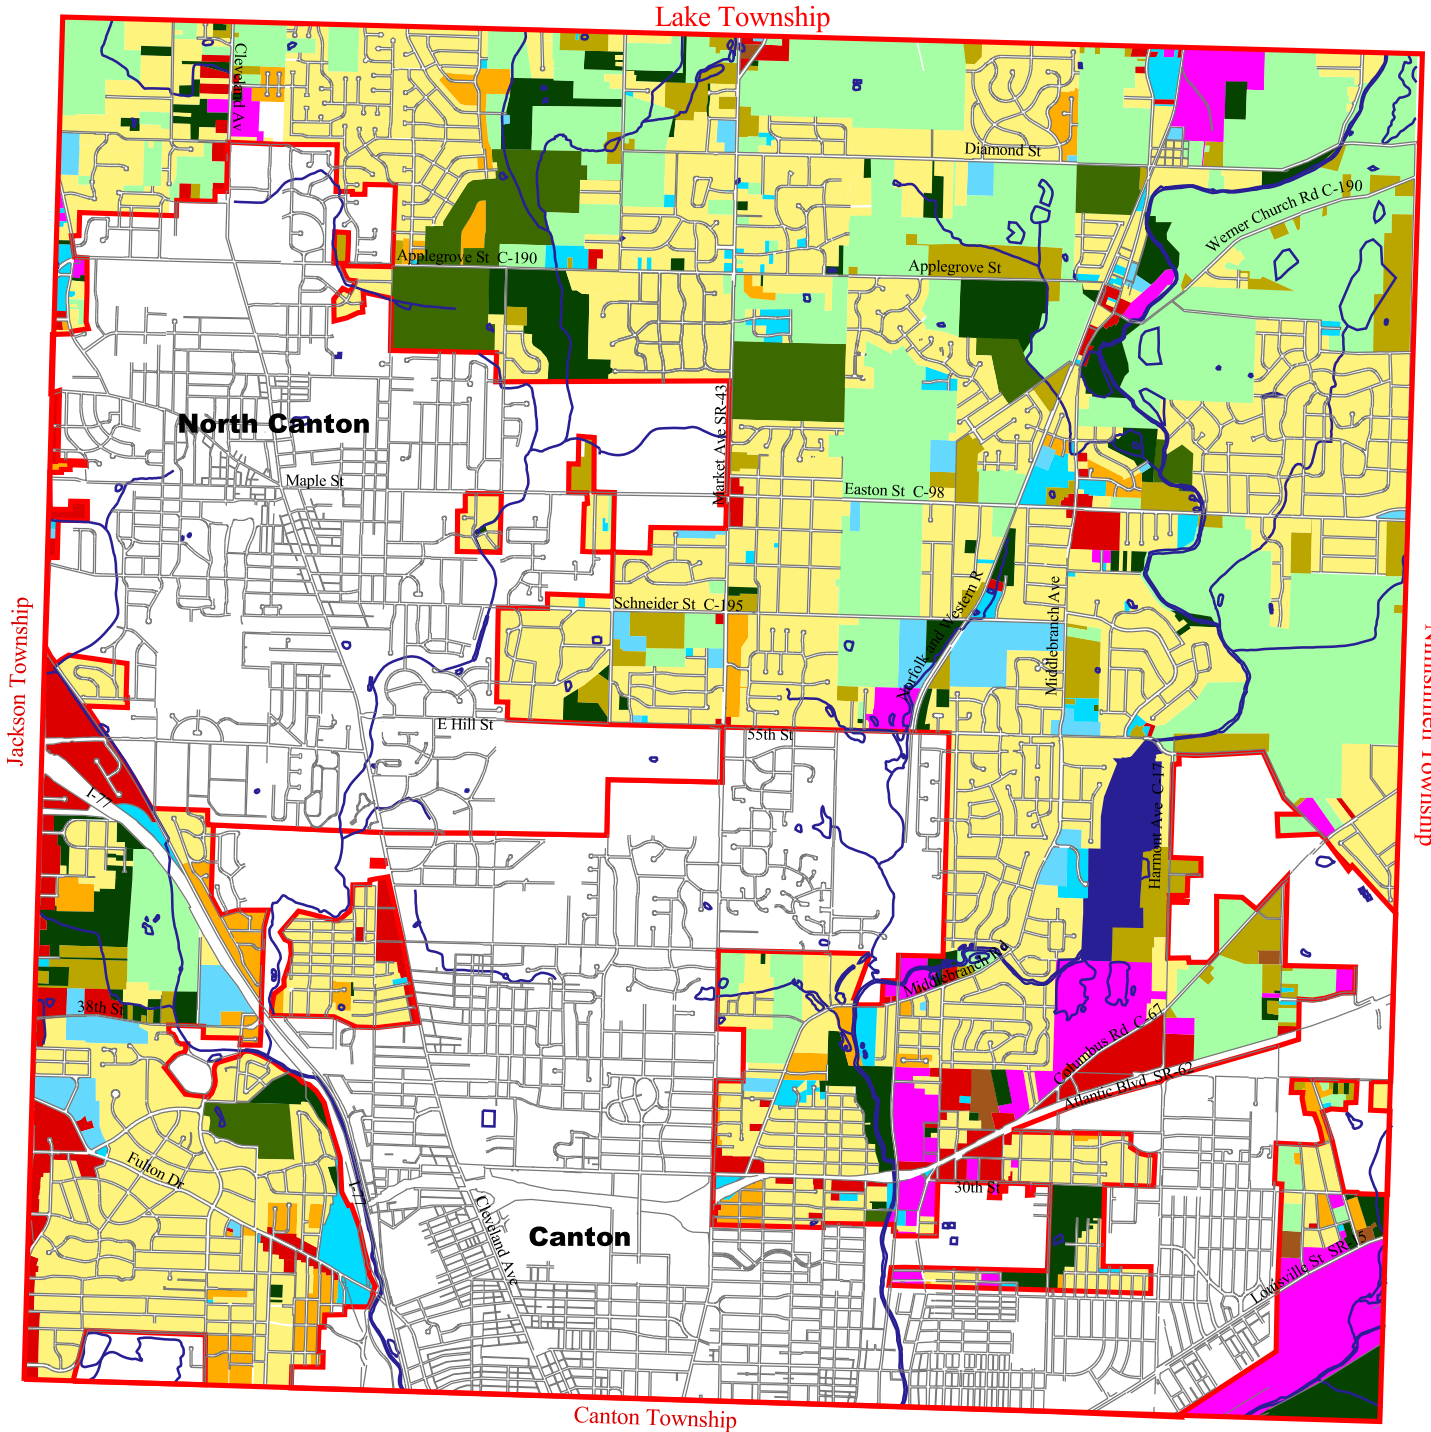

PLAIN TOWNSHIP

Existing Land Use

Legend

- Township Boundary
- City Limits
- Roads
- Waterways
- Suburban Residential
- Rural Residential
- Multi-Family Residential
- Mobile Home Park
- Commercial
- Industrial
- Institutional
- Recreational
- Agriculture
- Woodland
- Undeveloped/Vacant